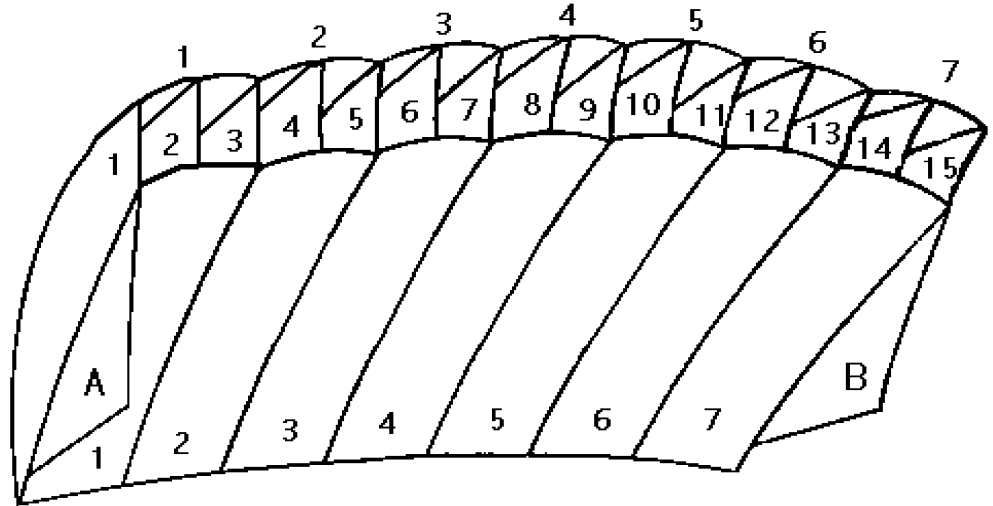

EXPRESS CRW ORDER FORM

Circle one;

- EXPRESS** **125**
- EXPRESS** **137**
- EXPRESS** **150**
- EXPRESS** **167**
- EXPRESS** **175**
- EXPRESS** **187**

AVAILABLE COLORS; BLACK, WHITE, NAVY BLUE, ROYAL BLUE, LT BLUE, SILVER, RED, KELLY GREEN, YELLOW, PLUM, ORANGE, GOLD, JADE, BLACK BERRY, NEON BLUE, NEON YELLOW, NEON ORANGE, NEON GREEN, NEON RED

OPTIONS

- CIRCLE CHOICES;
- # 5 STAINLESS STEEL LINKS
- MESH SLIDER
- DOUBLE TOGGLES
- NASSER TOGGLES
- DIAPER
- RISERS

TOPS

- 1
- 2
- 3
- 4
- 5
- 6
- 7

BOTTOMS

- 1
- 2
- 3
- 4
- 5
- 6
- 7

RIBS

- 9
- 10
- 11
- 12
- 13
- 14
- 15