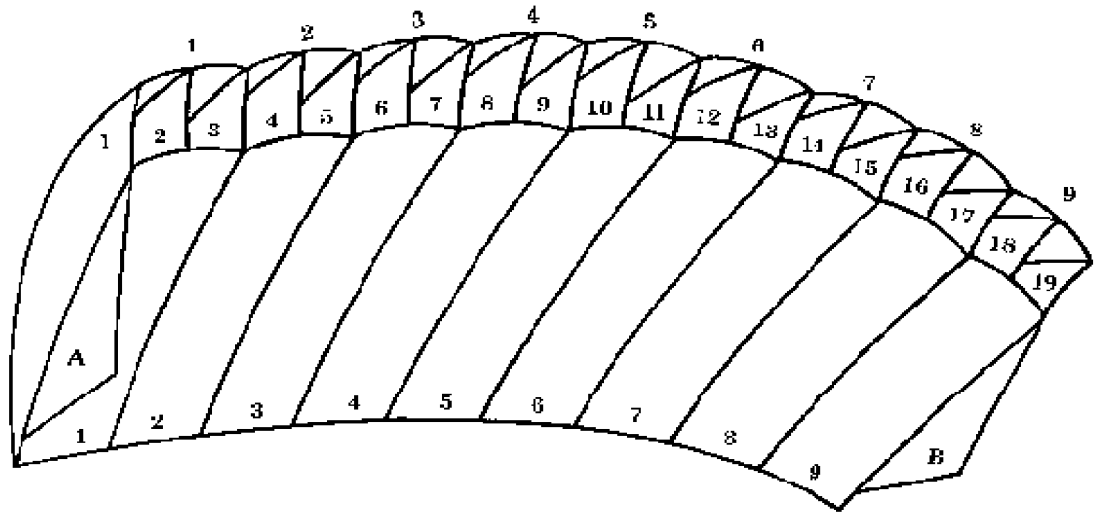

9 CELL ORDER FORM

Circle one

- Wildfire** 170
- Clipper** 195
- Raider** 220
- Mavrone** 250
- Manta** 290
- Man-O-war** 320

AVAILABLE COLORS; BLACK, WHITE, NAVY BLUE, ROYAL BLUE, LT BLUE, SILVER, RED, KELLY GREEN, YELLOW, PLUM, ORANGE, GOLD, JADE, BLACK BERRY, NEON BLUE, NEON YELLOW, NEON ORANGE, NEON GREEN

OPTIONS; CIRCLE CHOICES

- 525 DACRON LINES
- 725 SPECTRA LINES
- # 3.5 STAINLESS STEEL LINKS
- # 5 STAINLESS STEEL LINKS
- CREW LINES

TOPS

BOTTOMS

RIBS

1	1	1	11
2	2	2	12
3	3	3	13
4	4	4	14
5	5	5	15
6	6	6	16
7	7	7	17
8	8	8	18
9	9	9	19